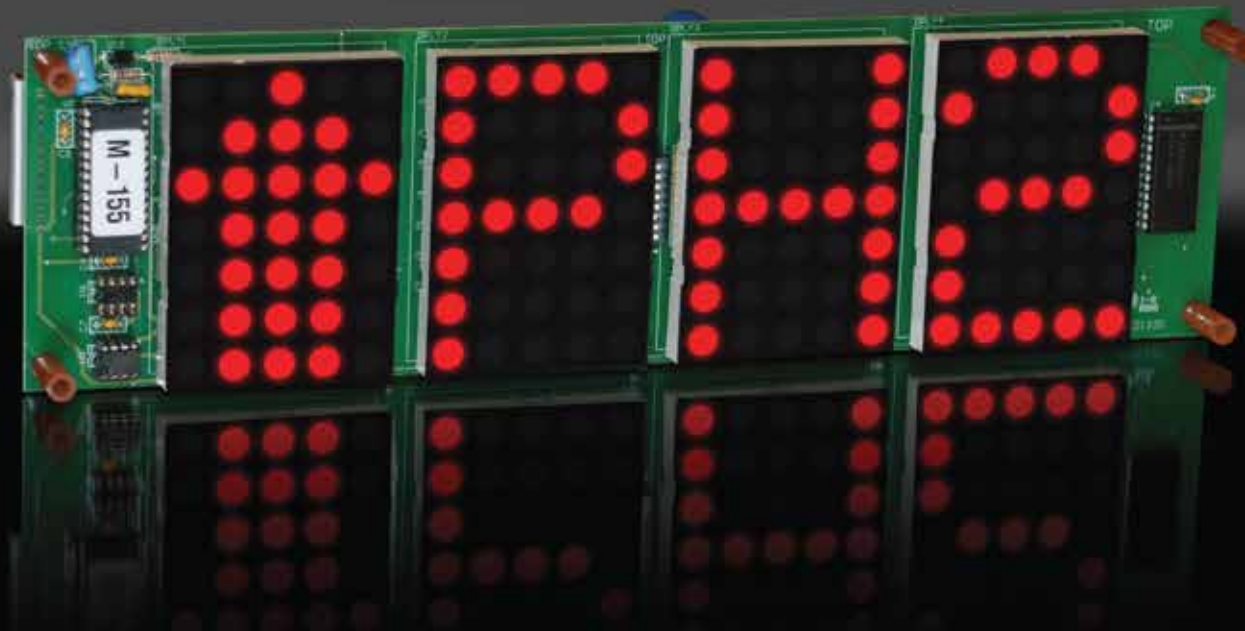

# DH430-RXXXX

DOT MATRIX LED DIGITAL INDICATOR

## DOT MATRIX

3" CHARACTERS

Dot Matrix LED digital indicator for floor position display, as well as car direction, if desired. Any alphanumeric or custom character can be displayed in either double digit with single "UP/DOWN" arrows or four digit floor designations.

### TYPICAL APPLICATIONS:

- > Car-OP Panel
- > Transom-car or Hall